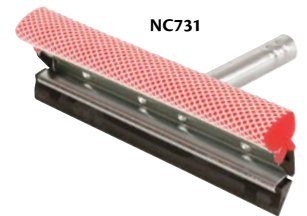

Model No.	Length"	Price/Each
NC730	8	
NC731	10	

TELESCOPING EXTENSION HANDLES

- Made of anodized aluminum tubing in two or three sections with nylon locking collars
- Co-polypropylene end adapter both threaded and tapered to lock tools in tightly
- Use with window cleaners and squeegees, brushes, paint rollers and similar tools